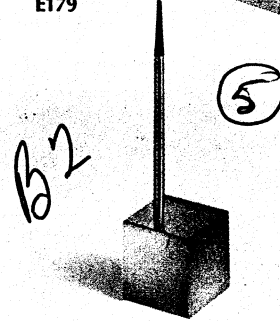

J123 Jet crystal, 3 1/2 x 5 1/4". With \$5 ball pen, nameplate... \$25.00

new in desk sets

M123 Mexican onyx, 3½ x 5¼".
With \$5 ball pen,
nameplate.....\$22.50

E199

J113

E179

W123

C183